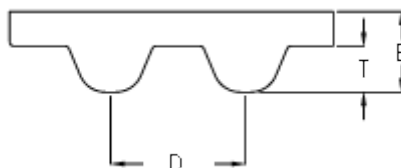

Data Sheet

Article number: 602932750280

Description: Gates timing belt POWERGRIP®
GTX 1200 8MX 50

Measures

D (Pitch)	= 8
Height B mm	= 5.6
Height T mm	= 3.4
Length	= 1200
Number of teeth	= 150
Type	= 1200 8MX 50
Width	= 50